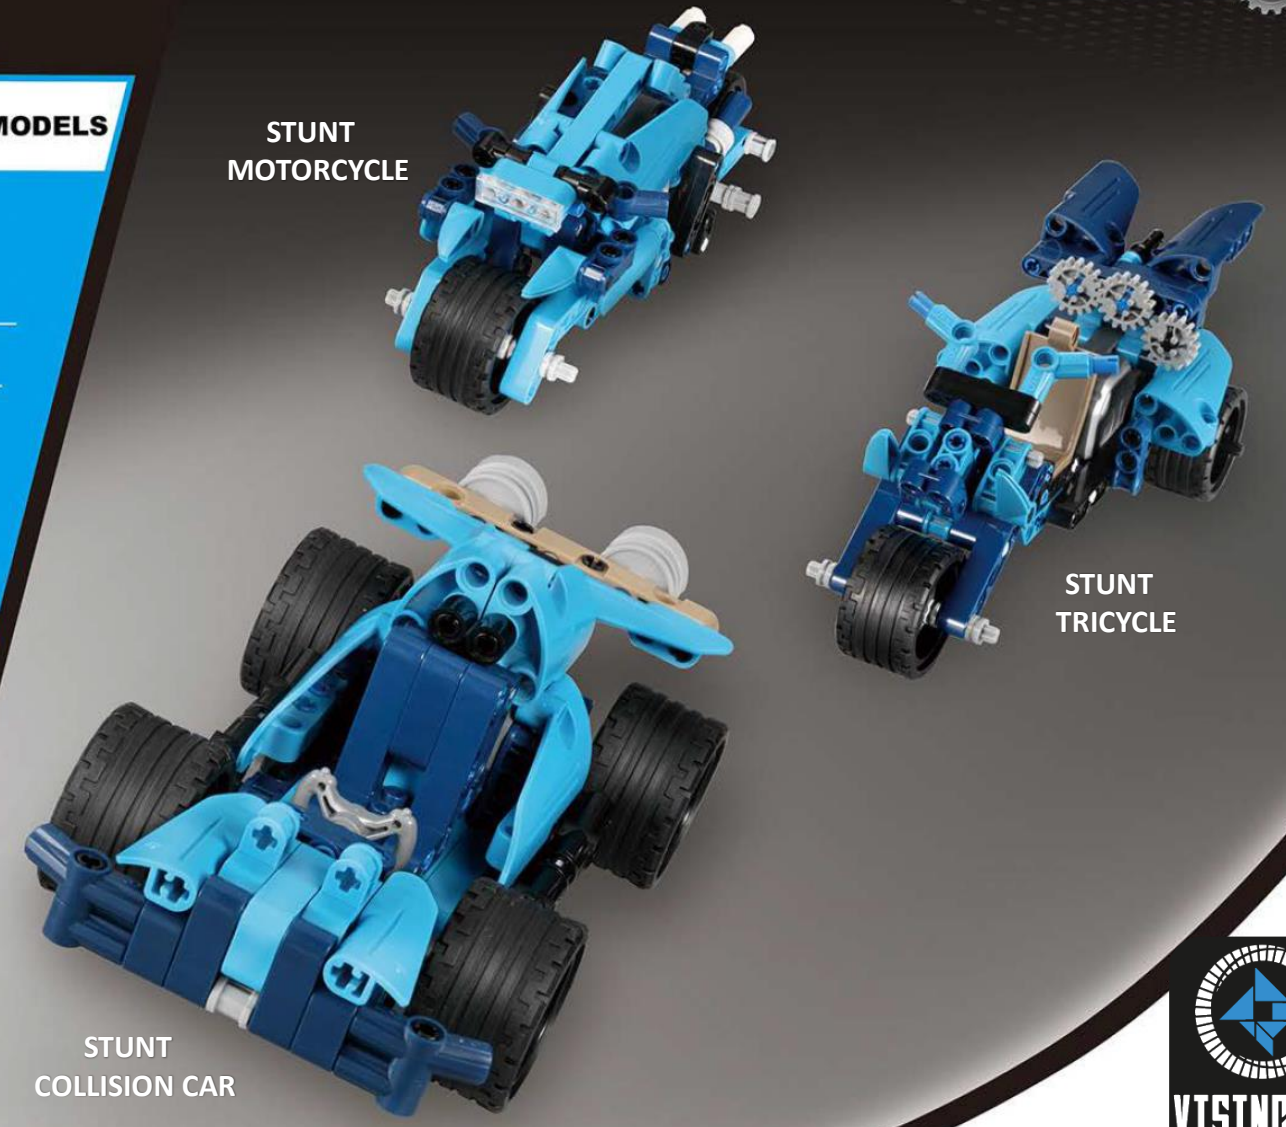

**6** MODELS

Ages **6+**  
C52015  
509 PCS

Ages **6+**  
C52015  
509 PCS

**S/105.99**

STUNT CLIMBING CAR

STUNT CATAPULT CAR

BUGATTI CHIRON CAR

STUNT MOTORCYCLE