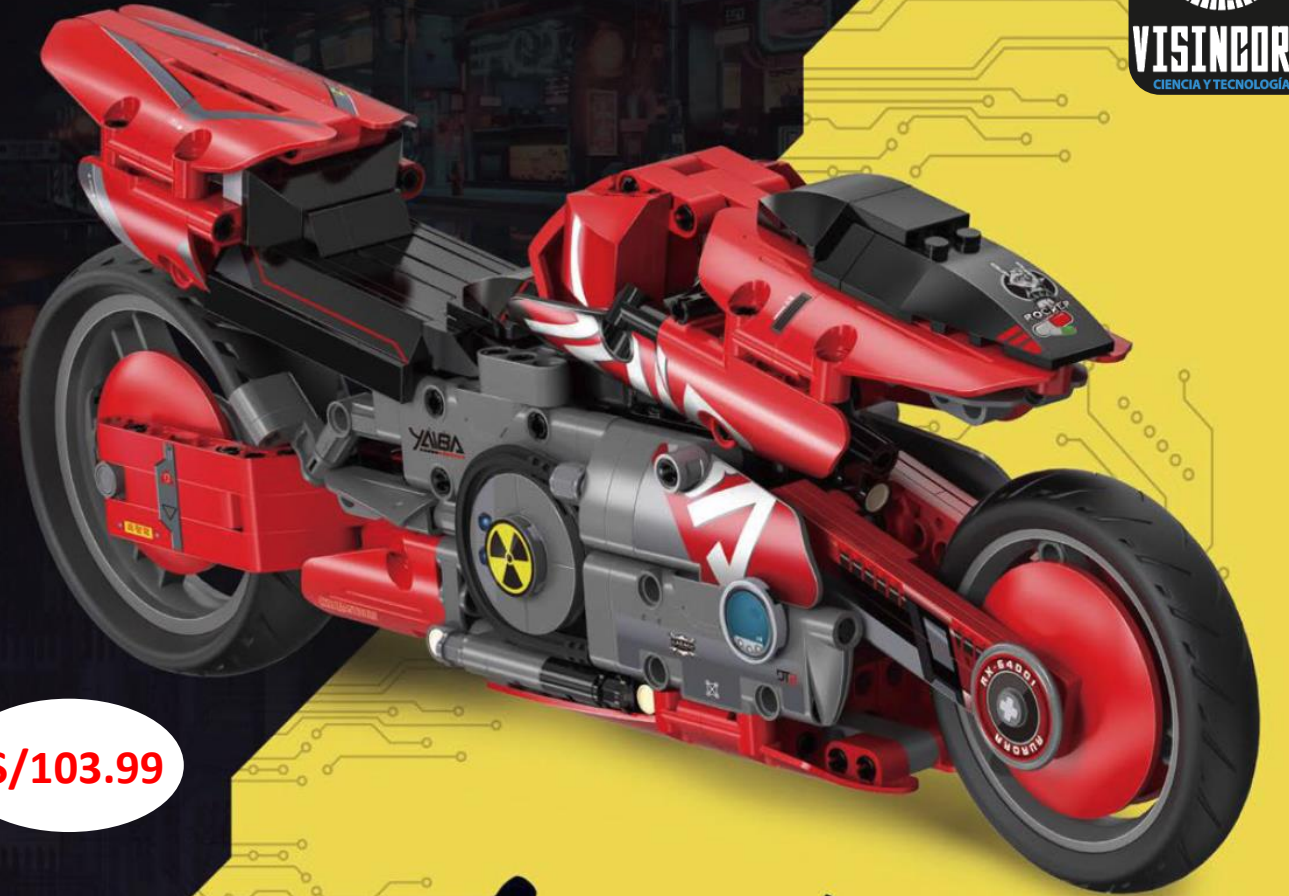

CaDA

deTECH

POWER SYSTEM

Motor #1

Steering Motor #1

Light Set #1

2.4G Rechargeable Battery Box #1

Ages 6+

C51024
484 pcs

RACE TRACK
MOTORCYCLE

SIZE (mm): 294*115*186

S/336.99

RC
RADIO CONTROL
2.4G

CaDA

S/103.99

8+
C64001
451pcs

CYBER NIGHT

CYBER CT-3X

SIZE (mm): 359*65*140